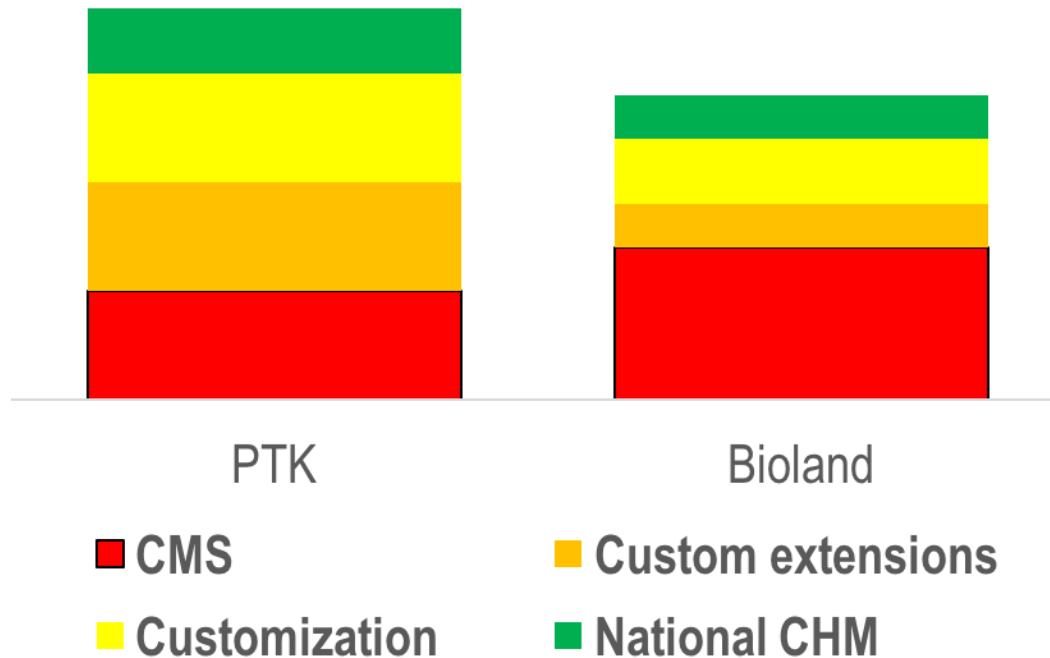

Contents

Background
Features
Tour
Exercises
Feedback

Atelier international

*Lomé, Togo
2-5 mai 2017 – # 7*

PTK vs Bioland – current indicative status

Contents

► Background
Features
Tour
Exercises
Feedback

Atelier international