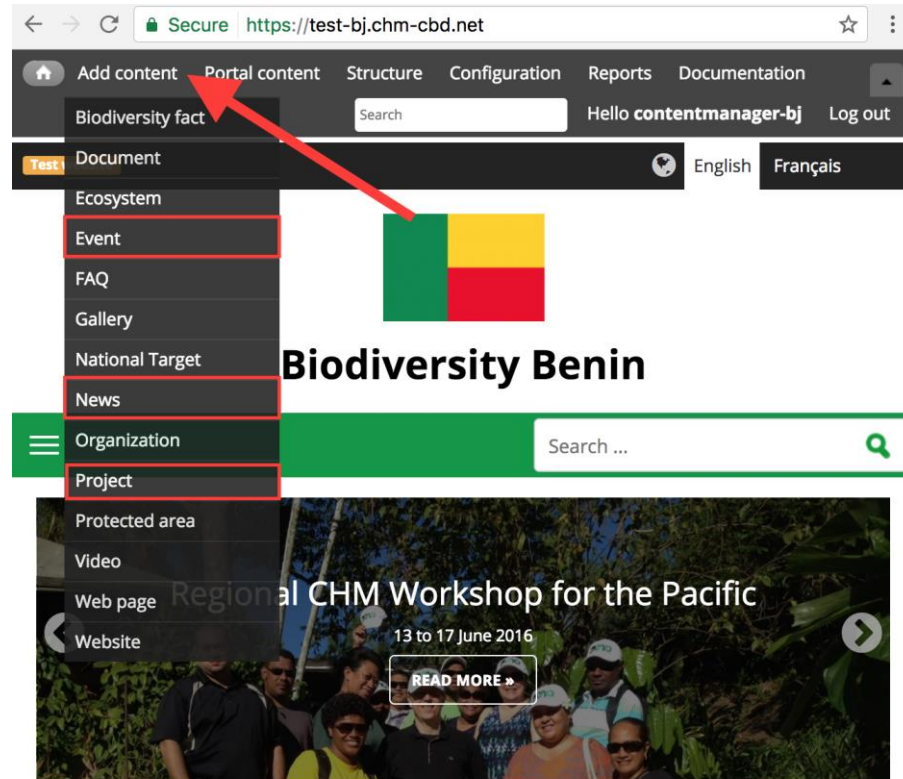

Latest News & Updates

Contents

- Background
- Features
- Tour
- Exercises
- Feedback

Atelier international

Lomé, Togo
2-5 mai 2017 – # 21